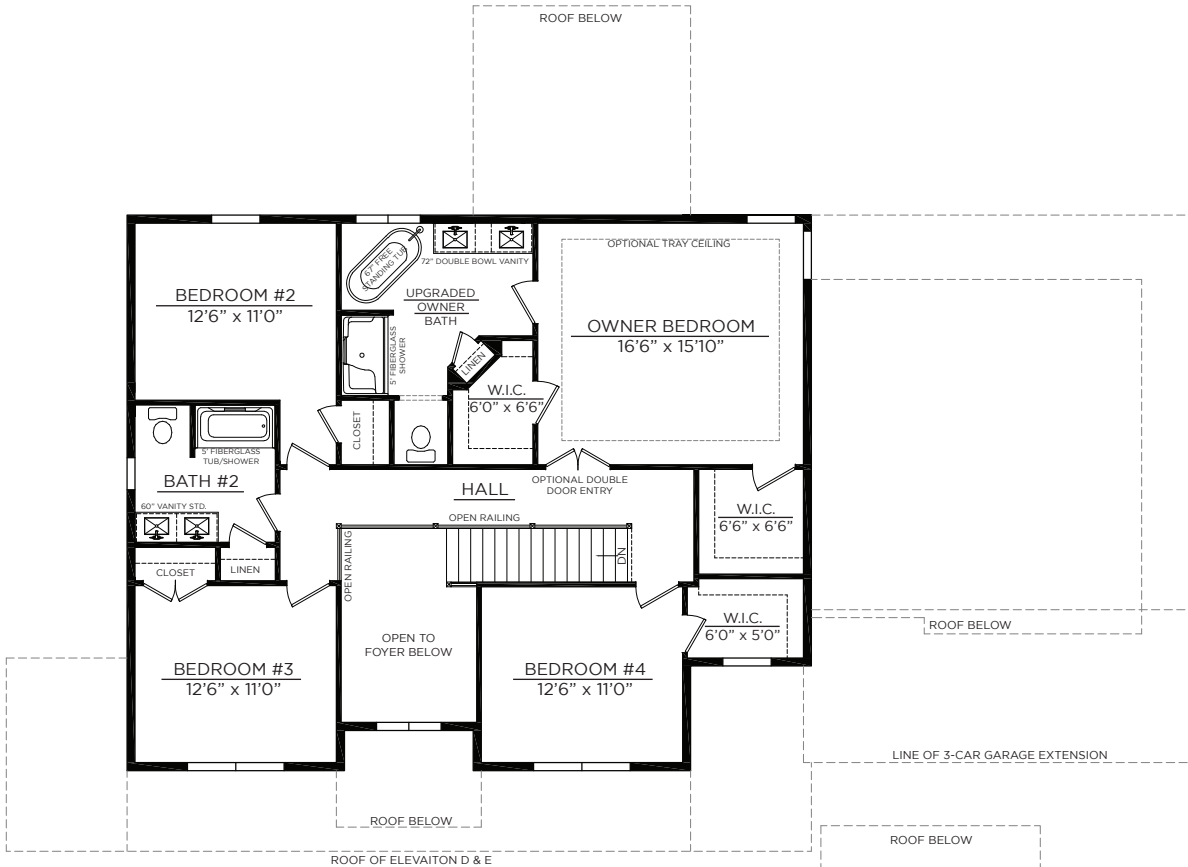

BERKELEY MODEL

2,833 Sq. Feet . 4 Bedrooms . 2-1/2-3-1/2 Baths

717
284
4090
CONTACT

ELEVATION E
(ADDS 14 SQ. FT. TO GARAGE)

ELEVATION D
(ADDS 14 SQ. FT. TO GARAGE)

BERKELEY MODEL

2,833 Sq. Feet . 4 Bedrooms . 2-1/2-3-1/2 Baths

717
284
4090
CONTACT

ELEVATION C

ELEVATION A

ELEVATION B

UPGRADED SECOND FLOOR PLAN
 4 BEDROOMS, 2 BATHS

UPGRADED SECOND FLOOR PLAN
 4 BEDROOMS, 3 BATHS