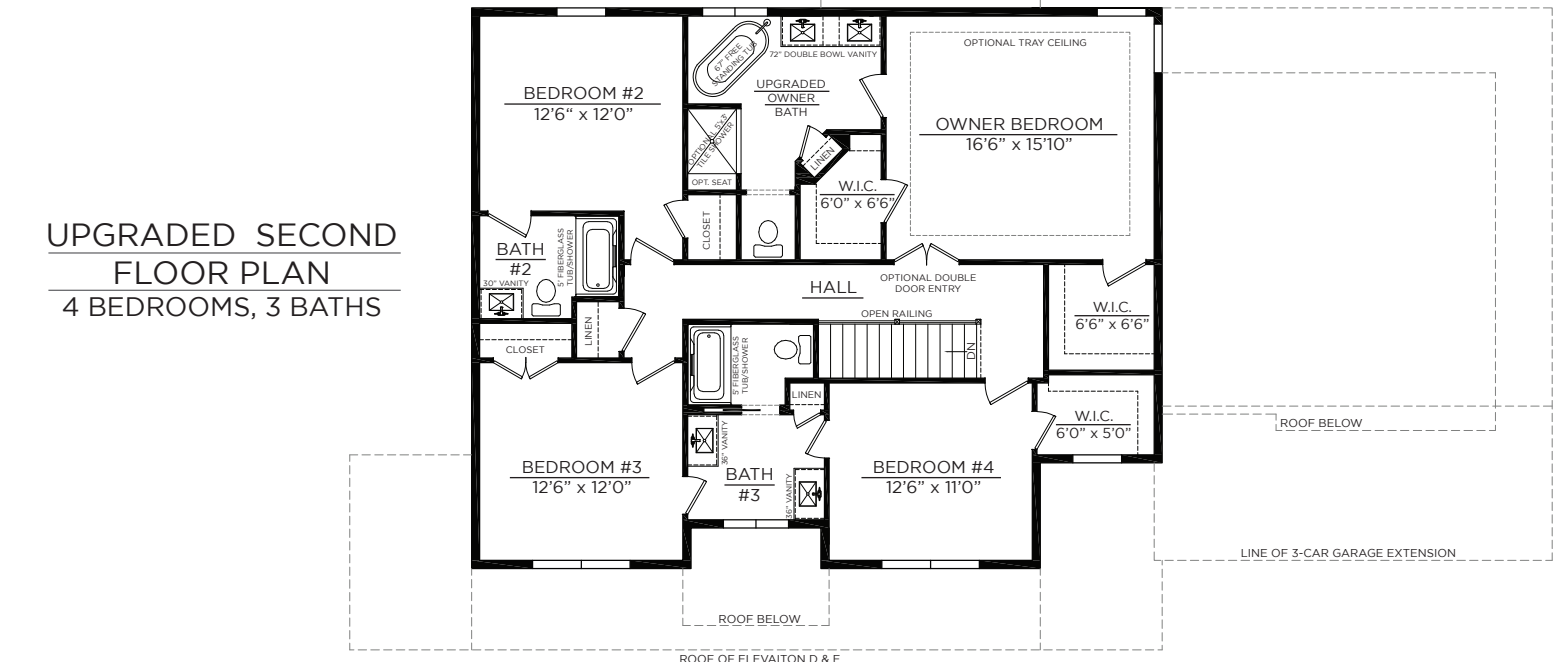

BERKELEY MODEL

2,833 Sq. Feet . 4 Bedrooms . 2-1/2-3-1/2 Baths

717
284
4090
CONTACT

ELEVATION E
(ADDS 14 SQ. FT. TO GARAGE)

ELEVATION D
(ADDS 14 SQ. FT. TO GARAGE)

BERKELEY MODEL

2,833 Sq. Feet . 4 Bedrooms . 2-1/2-3-1/2 Baths

717
284
4090
CONTACT

ELEVATION C

ELEVATION A

ELEVATION B

UPGRADED SECOND FLOOR PLAN
 4 BEDROOMS, 2 BATHS

UPGRADED SECOND FLOOR PLAN
 4 BEDROOMS, 3 BATHS